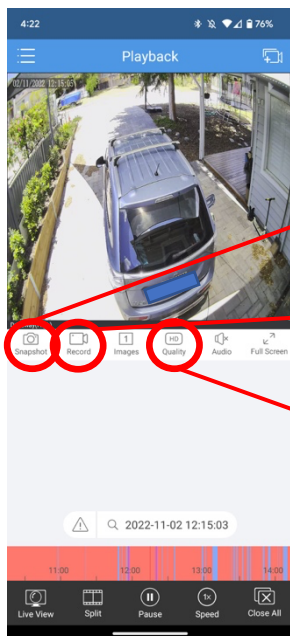

Playback Instructions

Use this to take a snapshot of the playback video – will store in media library on phone

Use this to take a video of part of the playback video – will store in media library on phone

Use this to adjust quality of playback video