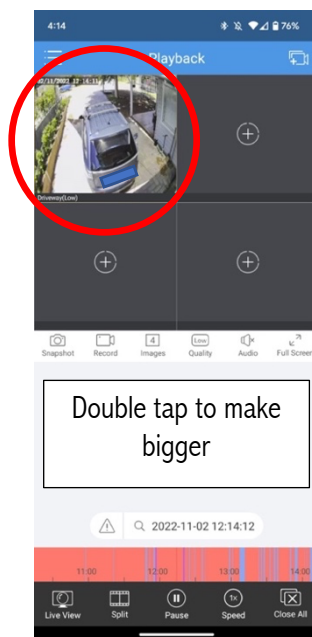

Playback Instructions

Use this to take a snapshot of the playback video – will store in media library on phone

Use this to take a video of part of the playback video – will store in media library on phone

Use this to adjust quality of playback video