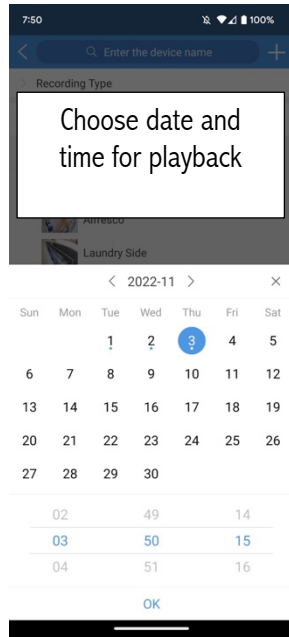

Playback Instructions

Use this to take a snapshot of the playback video – will store in media library on phone

Use this to take a video of part of the playback video – will store in media library on phone