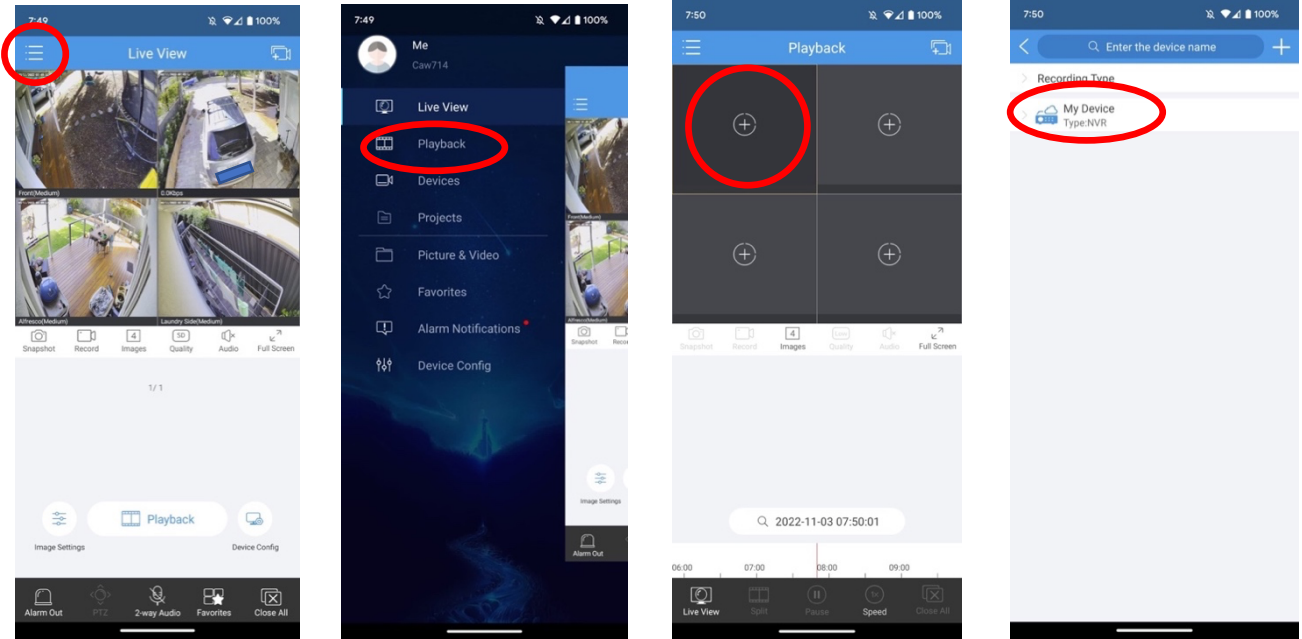

Playback Instructions

Use this to take a snapshot of the playback video – will store in media library on phone

Use this to take a video of part of the playback video – will store in media library on phone

Use this to adjust quality of playback video